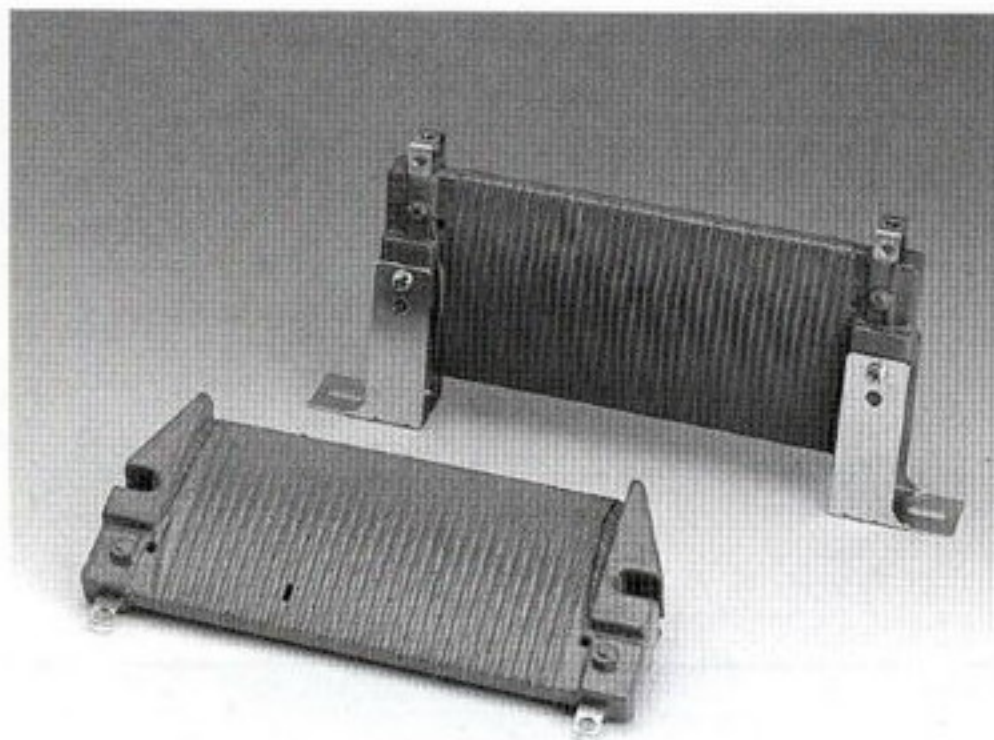

TYPE NB 陶瓷平板型電阻器200W CERAMIC FLAT WIREWOUND RESISTORS

DIMENSIONS(MM)

HOW TO ORDER

NB 200W
TYPE

N

80Ω
RESISTANCE

J
TOLERANCE

In case of Non-inductive type, use the N