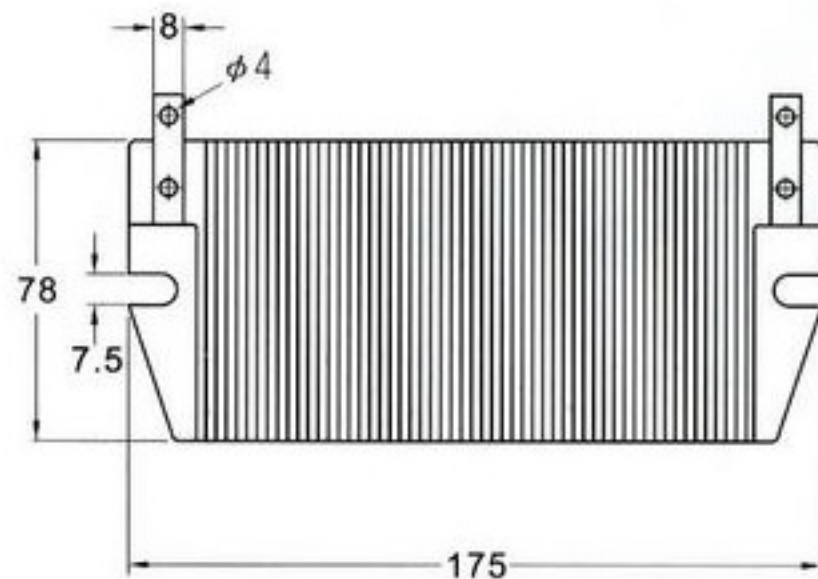

TYPE NB 陶瓷平板型電阻器200W CERAMIC FLAT WIREWOUND RESISTORS

DIMENSIONS(MM)

HOW TO ORDER

NB 200W
TYPE

N

80Ω
RESISTANCE

J
TOLERANCE

In case of Non-inductive type, use the N