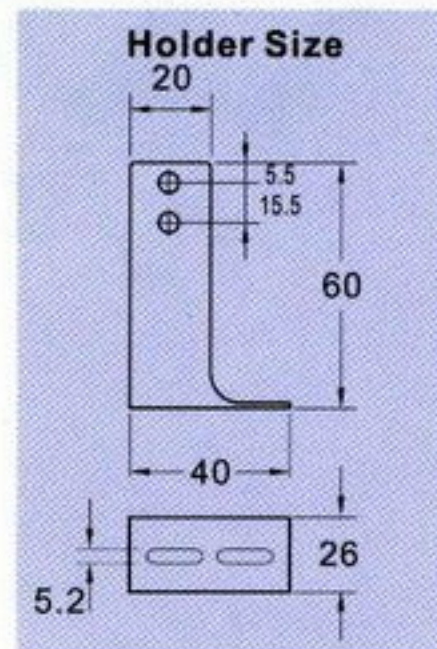

TYPE NB 陶瓷平板型電阻器200W CERAMIC FLAT WIREWOUND RESISTORS

DIMENSIONS(MM)

HOW TO ORDER

NB 200W
TYPE

N

80Ω
RESISTANCE

J
TOLERANCE

In case of Non-inductive type, use the N